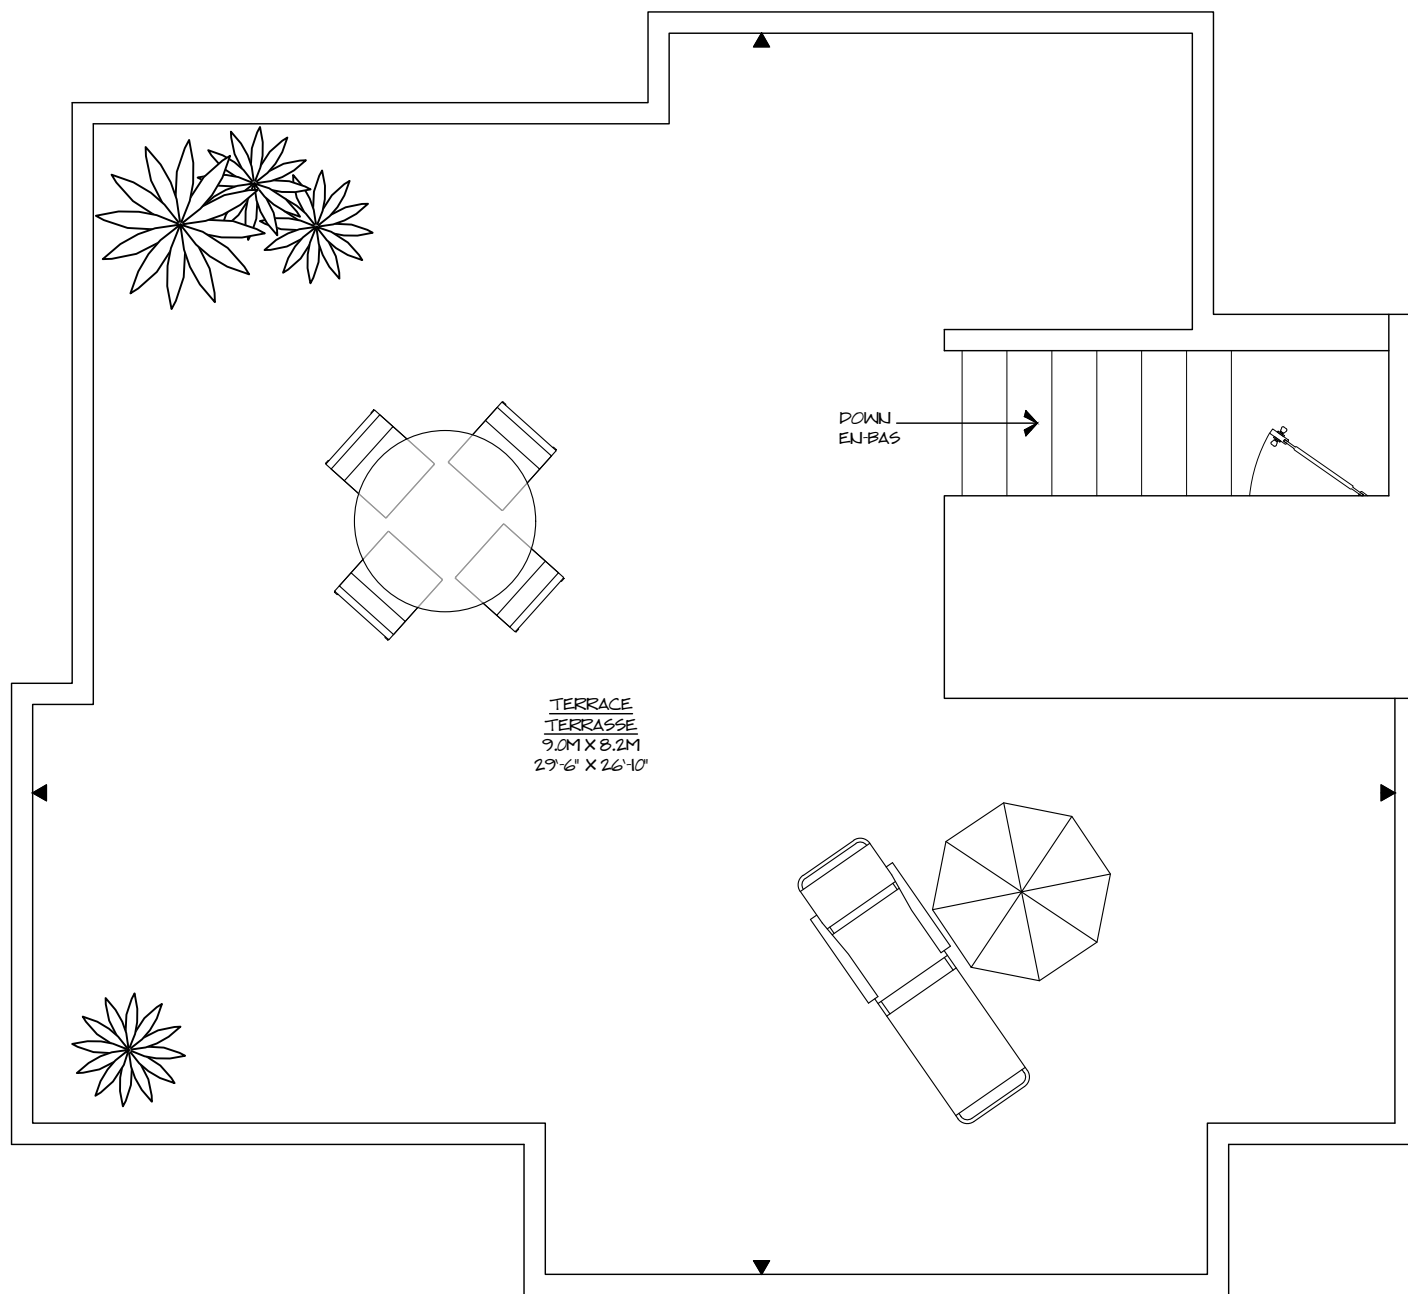

TERRACE TERRASSE